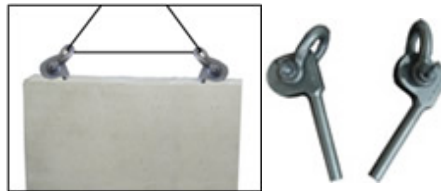

Bullnoser™ CMU Corner Router

1" Radius Diamond Router Wheel

- 1 piece diamond router bit/profile wheel
- Wet or dry wheel designed for use on your 4" grinder with a 5/8"-11w threaded arbor

Only **\$179.95** ea

Stone Lifting

Stone Clamps

- 3/4 Ton.....\$295.00 ea
 - 1 Ton.....\$398.75 ea
 - 2 Ton.....\$789.00 ea
- Furnished with a 1/2" stud for safety

Pin Lewis

Sizes:

- 1/2" x 3-1/2" – 750 lbs.....\$219.00 set
- 5/8" x 4" – 1,500 lbs.....\$229.00 set
- 3/4" x 4-1/2" – 3,000 lbs.....\$239.00 set

HEAVY Duty Brick Tongs

\$15.95 ea
(12/case)

or

\$16.95 ea
(2/case)

18" Stretch Wrap

- 90 ga

\$19.95 ea
(4/case)

Diamond Blades