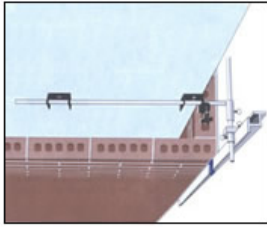

Insulation Tape

Seal Seams &
Adhere to Substrate

Order Online

www.masonpro.com

or Call

1-800-659-4731

Post Speed Lead

Fewer Parts, Faster Set Up
& Higher Productivity!

- Inside & Outside Corners
- Piers & Chimneys
- Quoin Corners

\$419 per set

Grout Grunt II

Scoop
Pass
Pour!

New & Improved!

\$39.95 ea

(12 pack)

or